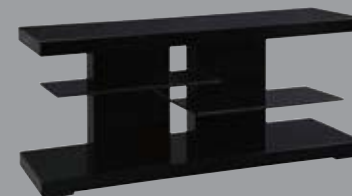

Chic and modern, this unique TV stand in black can create a nice contemporary focal point in your living room. Featuring two sturdy glass shelves and a slotted back to keep all your wires and cables organized and hidden.